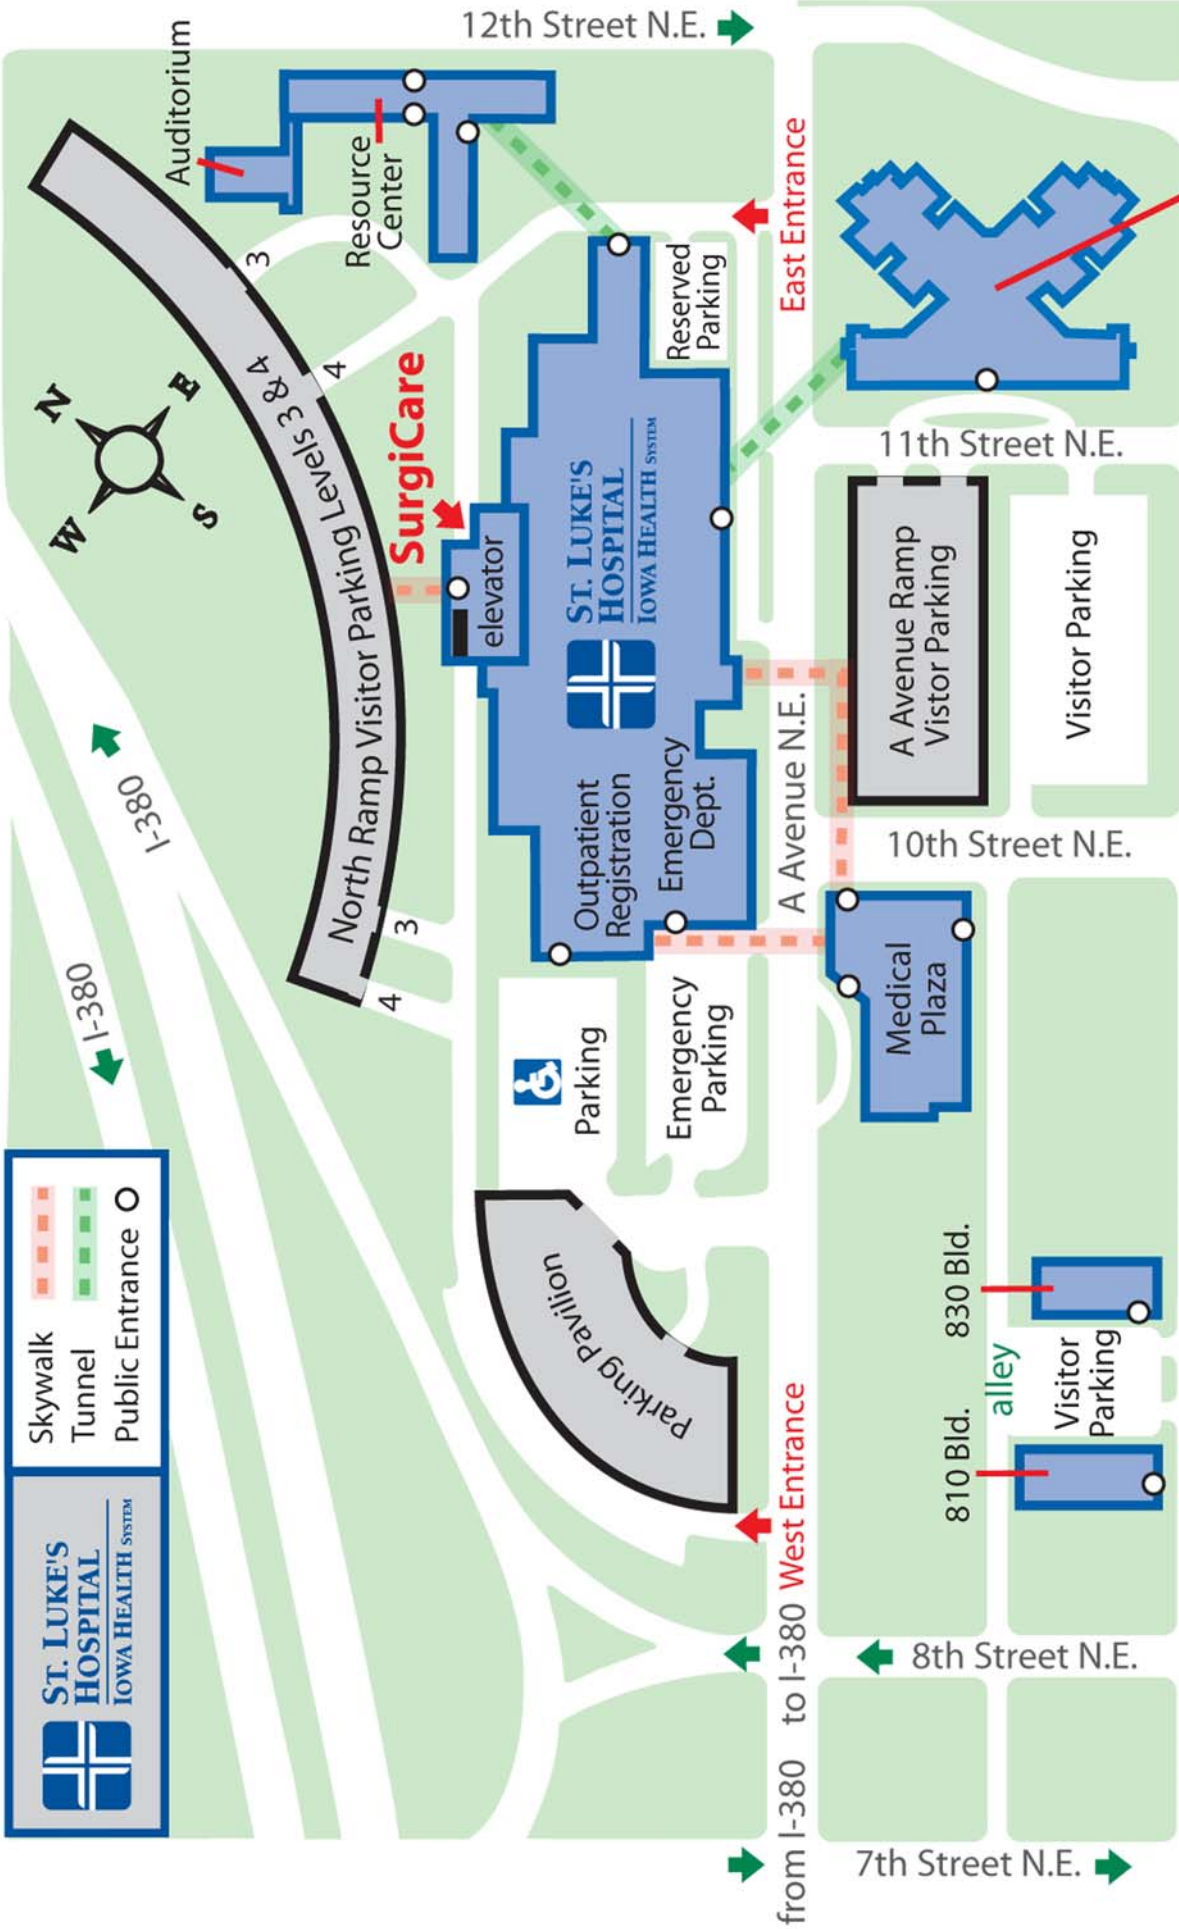

ST. LUKE'S HOSPITAL
IOWA HEALTH SYSTEM

- Skywalk
- Tunnel
- Public Entrance

Helen G. Nassif Center for Women's & Children's Health

1st Avenue